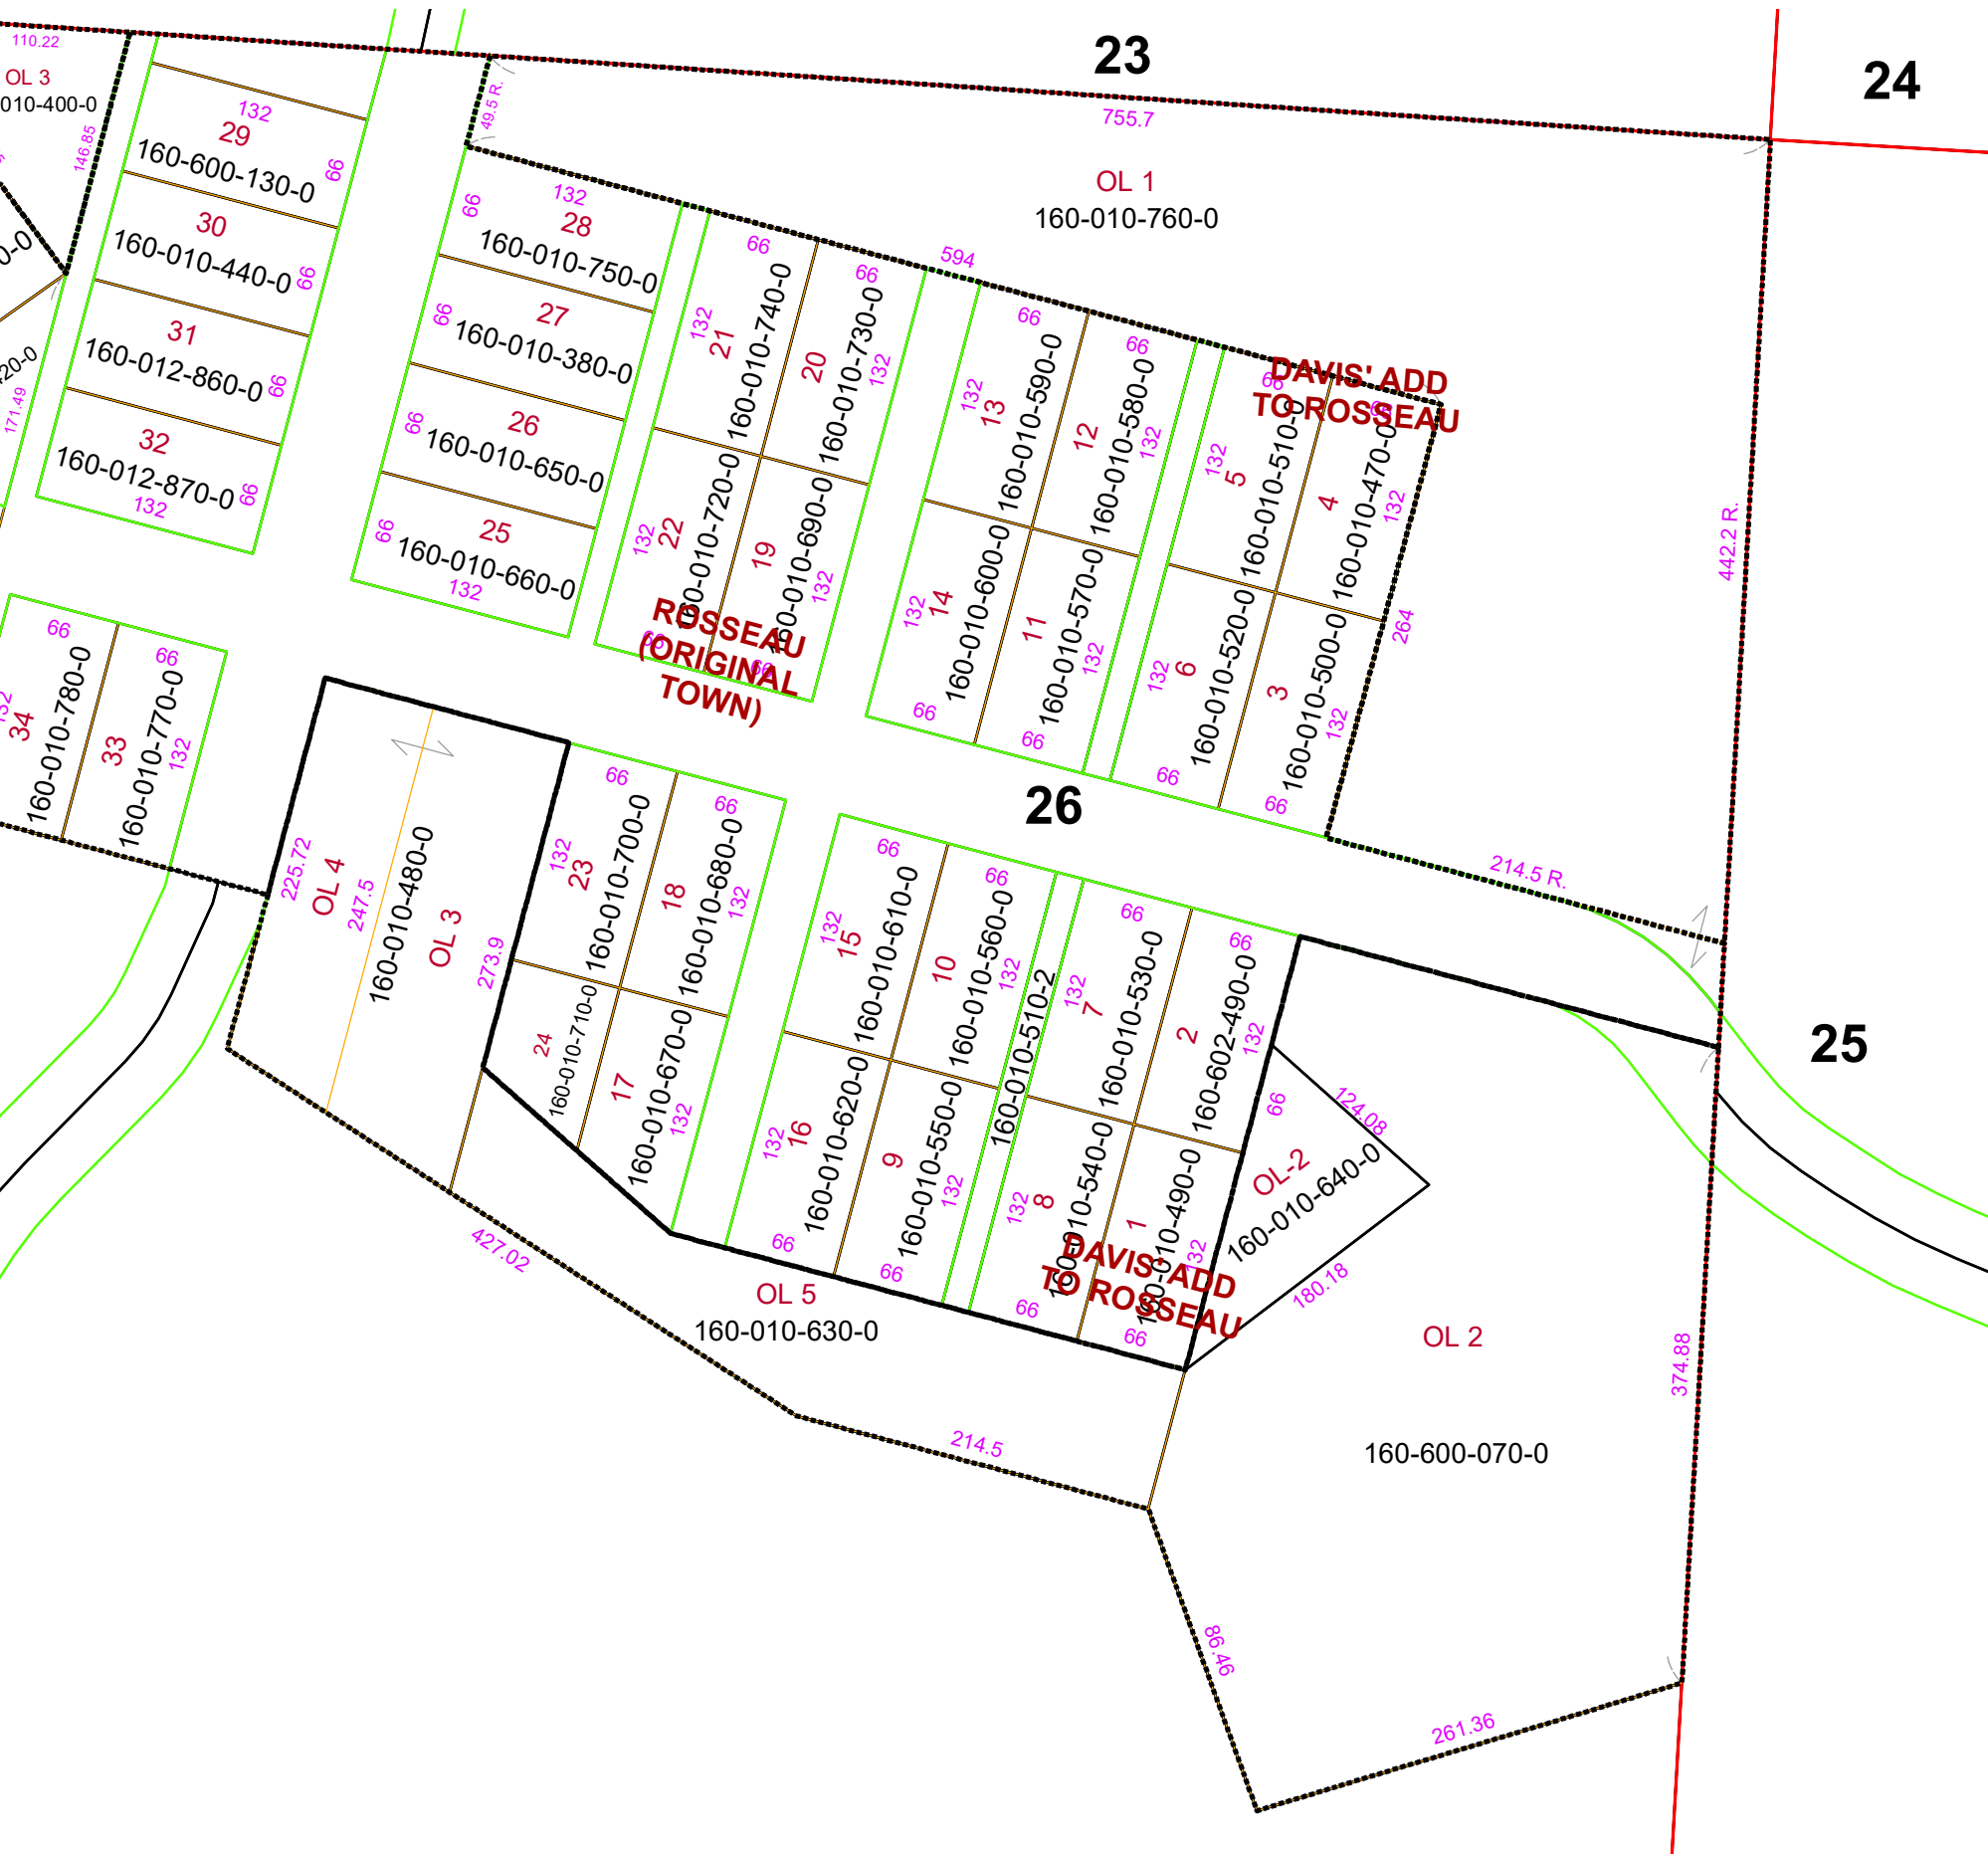

DAVIS' ADDITION TO ROSSEAU

UNION TOWNSHIP SECTION 26 R 13 TWP 8 MORGAN COUNTY, OHIO

PIN	Owner	LegalDescr	Acres	VOL	PAGE
160-600-070-0	CEMETERY (ROSSEAU)	R13 T08 S26 0	0.75		
160-010-640-0	CUNNINGHAM THOMAS	OUTLOT 2 ROSSEAU DAVIS AD	0	OR180	161
160-010-760-0	RHODES ALFRED LEE S	OUTLOT 1 ROSSEAU DAVID AD	0		
160-010-630-0	VANDINE DARLENE & T	INLOT 5 ROSSEAU SURVIVORS	0	OR226	1
160-010-480-0	VANDINE DARLENE & T	INLOT 3-4 ROSSEAU DAVIS AD	0	OR226	1

Boundaries	
	Hydro
	Section
	Roads
	Lot
	Township
	County
	Parcel
	ROW

Disclaimer: The information that these maps contains is for reference purposes only. Please bring any erros to the attention of the Engineer's Office staff. Thank you